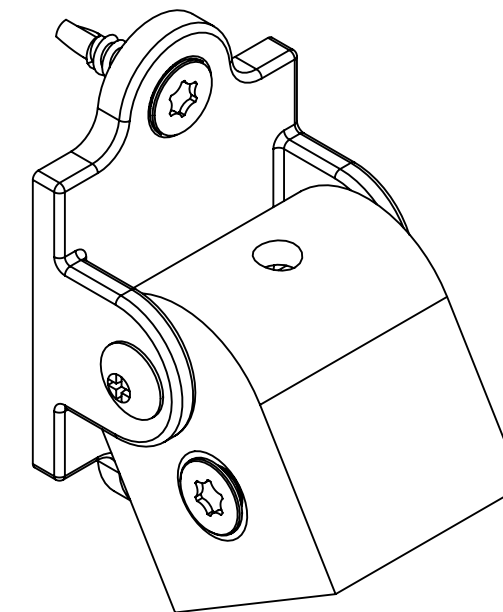

25mm Superior Stair Bracket Supplied With Fixings & Used With Raked Panel 64ARP10B

Max Angle 45 Degree When Used With Raked Panel 64ARP10B

NOTES

- 1) FINISH - PRE GALVANISED + ZINC PHOSPHATE + E COAT + UV POWDER COATING
- 2) COLOUR & TEXTURE - BLACK SAND
- 3) PRODUCT FITS FORTITUDE 25 X 25 X 1.5 RAILING PANELS & STANDARD POSTS

				MATERIAL: Mild Steel		NOTES: Customer Drawing Information	
				FINISH: Black Sand		DESCRIPTION: 25mm - Superior Stair Bracket - Black Sand / Box of 4 (Includes Fixings)	
UNLESS OTHERWISE SPECIFIED ALL DIMENSIONS ARE IN MILLIMETERS		GRIT SIZE: N/A		PART NO: 64SSB25B		DWG NO: N/A	
DRAWN	GC	03/07/2017	REVISION	A		SCALE:1:1	
CHECKED						DO NOT SCALE DRAWING	SHEET 1 OF 1