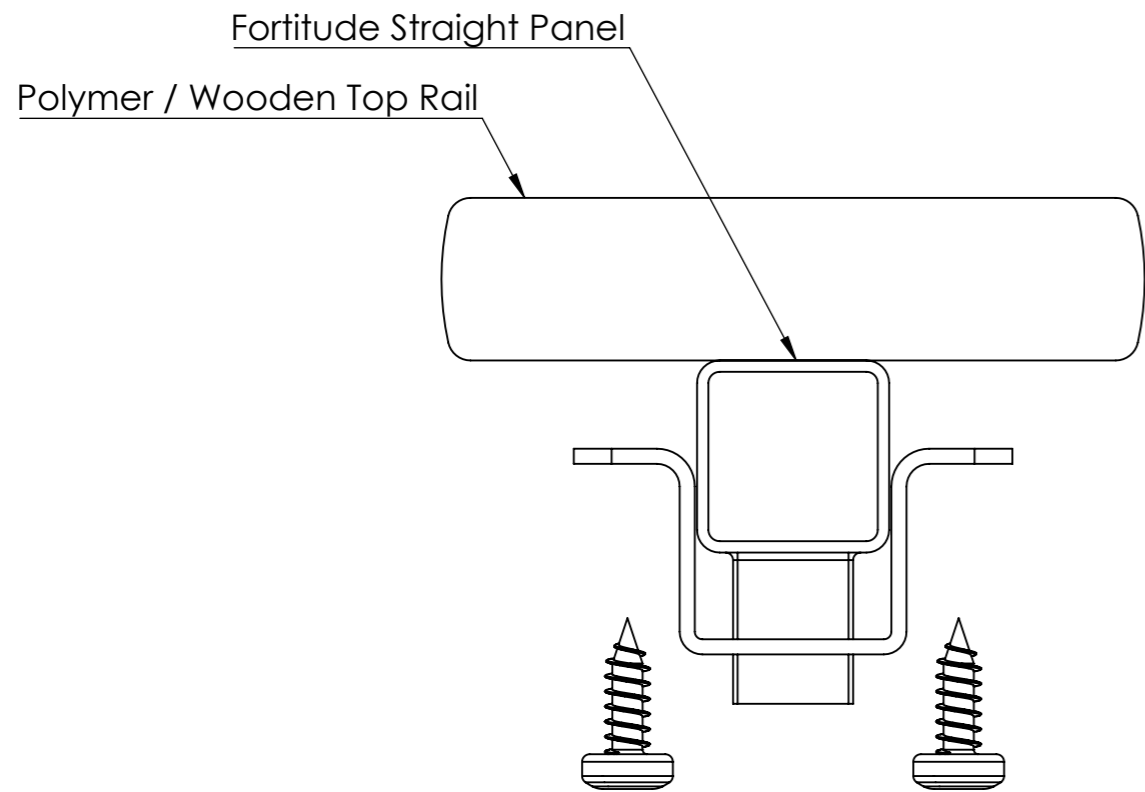

25mm Cap Rail Clip  
Supplied With Wood/Composite Fixings

PLACE CLIP UNDER PANEL AT THE TOP AND  
SCREW ON WOOD OR POLYMER TOP RAIL

NOTES

- 1) FINISH - PRE GALVANISED + ZINC PHOSPHATE + E COAT + UV POWDER COATING
- 2) COLOUR & TEXTURE - BLACK SAND

 <small>UNLESS OTHERWISE SPECIFIED ALL DIMENSIONS ARE IN MILLIMETERS</small>				MATERIAL: Mild Steel		NOTES: Customer Drawing Information	
				FINISH: Black Sand		DESCRIPTION: 25mm Cap Rail Clip - For Wooden Handrail Bag of 4 (Includes Fixings)	
DRAWN GC		DATE 26/06/2017		REVISION A		PART NO: 64CR25B	
CHECKED						DWG NO: N/A	
						SCALE:1:1	
						DO NOT SCALE DRAWING	
						SHEET 1 OF 1	