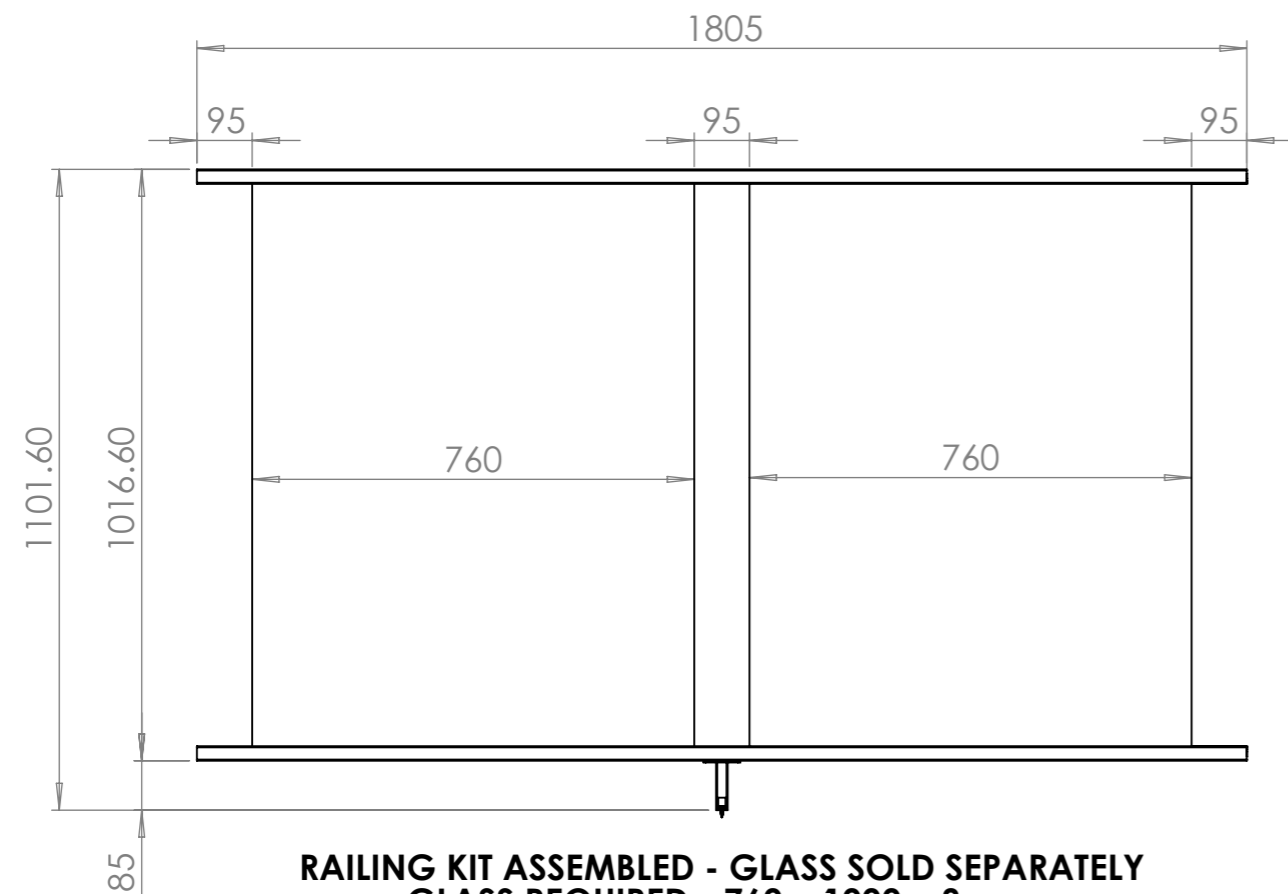

RAILING KIT & GLASS SLAT KIT ASSEMBLED
GLASS WITH KIT - 95 x 985 x 8mm

RAILING KIT ASSEMBLED - GLASS SOLD SEPARATELY
GLASS REQUIRED - 760 x 1000 x 8mm

GLASS SLAT KIT

- 18 x Plastic Gaskets 96mm
- 14 x Plastic Packer 94mm
- 9 Glass Slats 95 x 985 x 8mm

PART CODE	GLASS
59GP188T	Tinted 8mm
59GP188C	Clear 8mm

RAILING KIT

- 2 x 6063-T5 Extrusion 1805 x 38mm x 25mm
- 4 x Plastic Gaskets 96mm x 760mm
- 6 x Plastic Packer 94mm
- 1 x Support Foot With Fixings

PART CODE	COLOUR
59AC3818R	Raw
59AC3818BG	Black Gloss
59AC3818BS	Black Sand
59AC3818W	White Gloss

DESCRIPTION: Marano Railing Kit & Glass Slat Assemblies

NAME	DATE	REVISION	UNLESS OTHERWISE SPECIFIED ALL DIMENSIONS ARE IN MILLIMETERS	A3
DRAWN	GC	13/09/2017		
CHECKED				DO NOT SCALE DRAWING
				SCALE:1:11