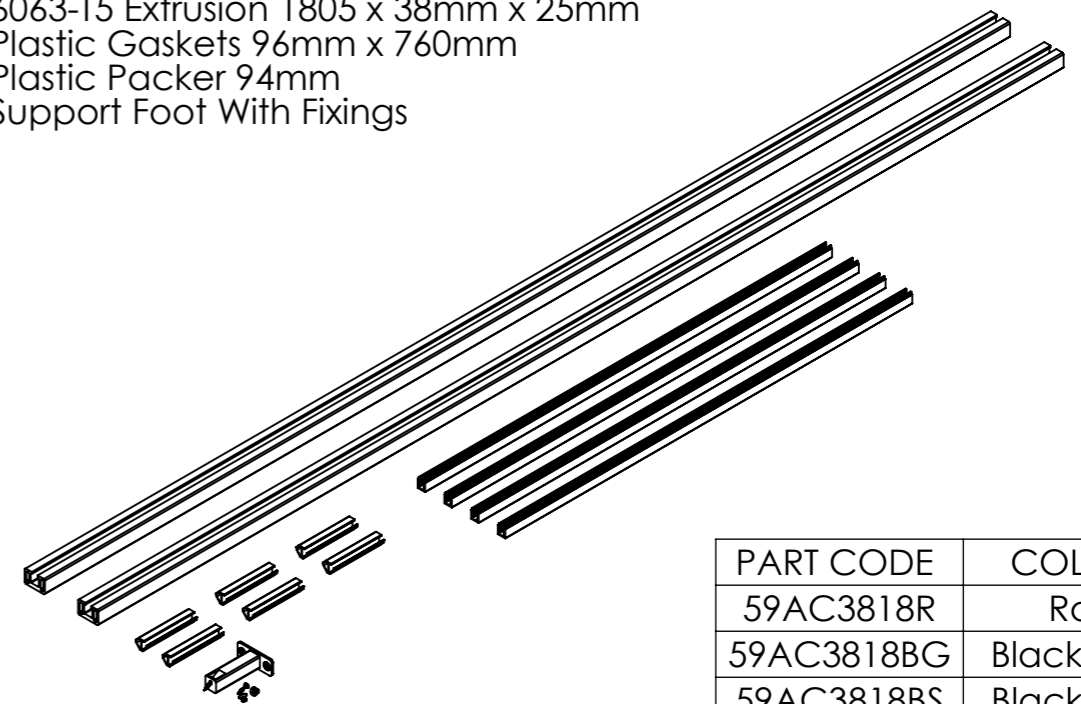

RAILING KIT & GLASS SLAT KIT ASSEMBLED
GLASS WITH KIT - 95 x 985 x 8mm

RAILING KIT ASSEMBLED - GLASS SOLD SEPARATELY
GLASS REQUIRED - 760 x 1000 x 8mm

GLASS SLAT KIT

- 18 x Plastic Gaskets 96mm
- 14 x Plastic Packer 94mm
- 9 Glass Slats 95 x 985 x 8mm

PART CODE	GLASS
59GP188T	Tinted 8mm
59GP188C	Clear 8mm

RAILING KIT

- 2 x 6063-T5 Extrusion 1805 x 38mm x 25mm
- 4 x Plastic Gaskets 96mm x 760mm
- 6 x Plastic Packer 94mm
- 1 x Support Foot With Fixings

PART CODE	COLOUR
59AC3818R	Raw
59AC3818BG	Black Gloss
59AC3818BS	Black Sand
59AC3818W	White Gloss

DESCRIPTION: Marano Railing Kit & Glass Slat Assemblies

NAME	DATE	REVISION	UNLESS OTHERWISE SPECIFIED ALL DIMENSIONS ARE IN MILLIMETERS	A3
DRAWN	GC	13/09/2017		
CHECKED				DO NOT SCALE DRAWING
				SCALE:1:11