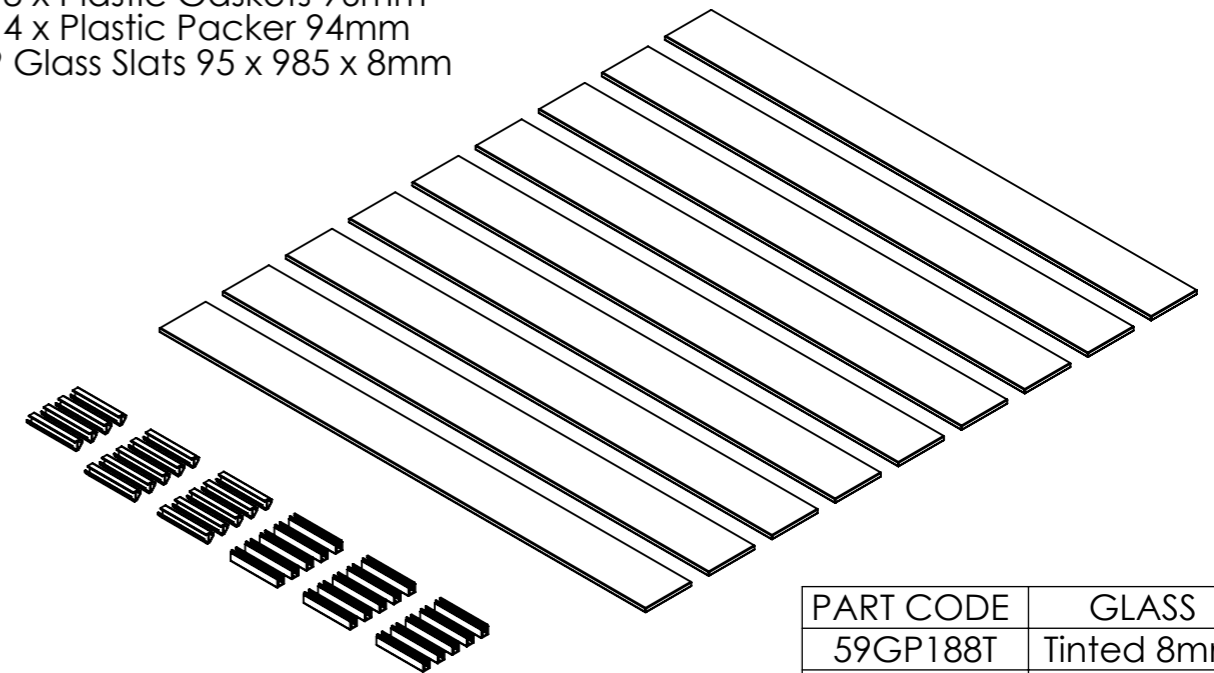

RAILING KIT & GLASS SLAT KIT ASSEMBLED
GLASS WITH KIT - 95 x 985 x 8mm

RAILING KIT ASSEMBLED - GLASS SOLD SEPARATELY
GLASS REQUIRED - 760 x 1000 x 8mm

GLASS SLAT KIT

- 18 x Plastic Gaskets 96mm
- 14 x Plastic Packer 94mm
- 9 Glass Slats 95 x 985 x 8mm

PART CODE	GLASS
59GP188T	Tinted 8mm
59GP188C	Clear 8mm

RAILING KIT

- 2 x 6063-T5 Extrusion 1805 x 38mm x 25mm
- 4 x Plastic Gaskets 96mm x 760mm
- 6 x Plastic Packer 94mm
- 1 x Support Foot With Fixings

PART CODE	COLOUR
59AC3818R	Raw
59AC3818BG	Black Gloss
59AC3818BS	Black Sand
59AC3818W	White Gloss

DESCRIPTION: Marano Railing Kit & Glass Slat Assemblies

NAME	DATE	REVISION	UNLESS OTHERWISE SPECIFIED ALL DIMENSIONS ARE IN MILLIMETERS	A3
DRAWN	GC	13/09/2017		
CHECKED				DO NOT SCALE DRAWING
				SCALE:1:11